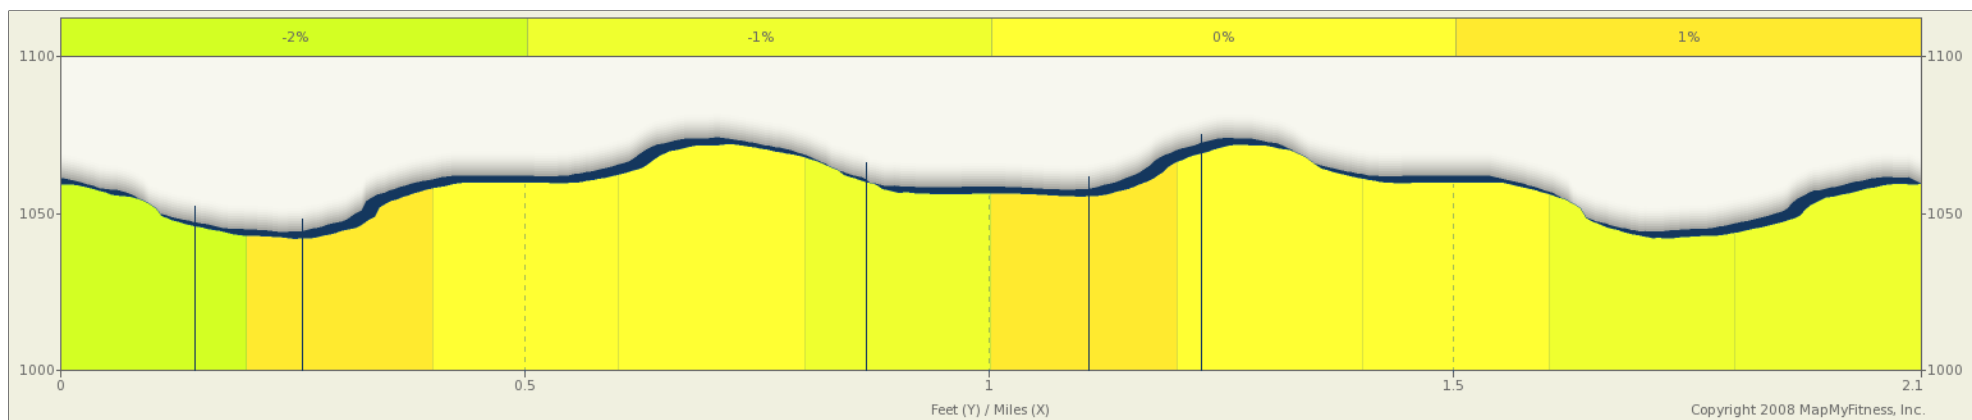

Kettleman Duathlon Run Route 2011

Starts In Campbellsport, Wisconsin

2.06 miles

Description

The first run is the same loop as the second run. The run loops south through the Camping area for Long Lake Recreation Area and runs back to Transition. the route is on roads