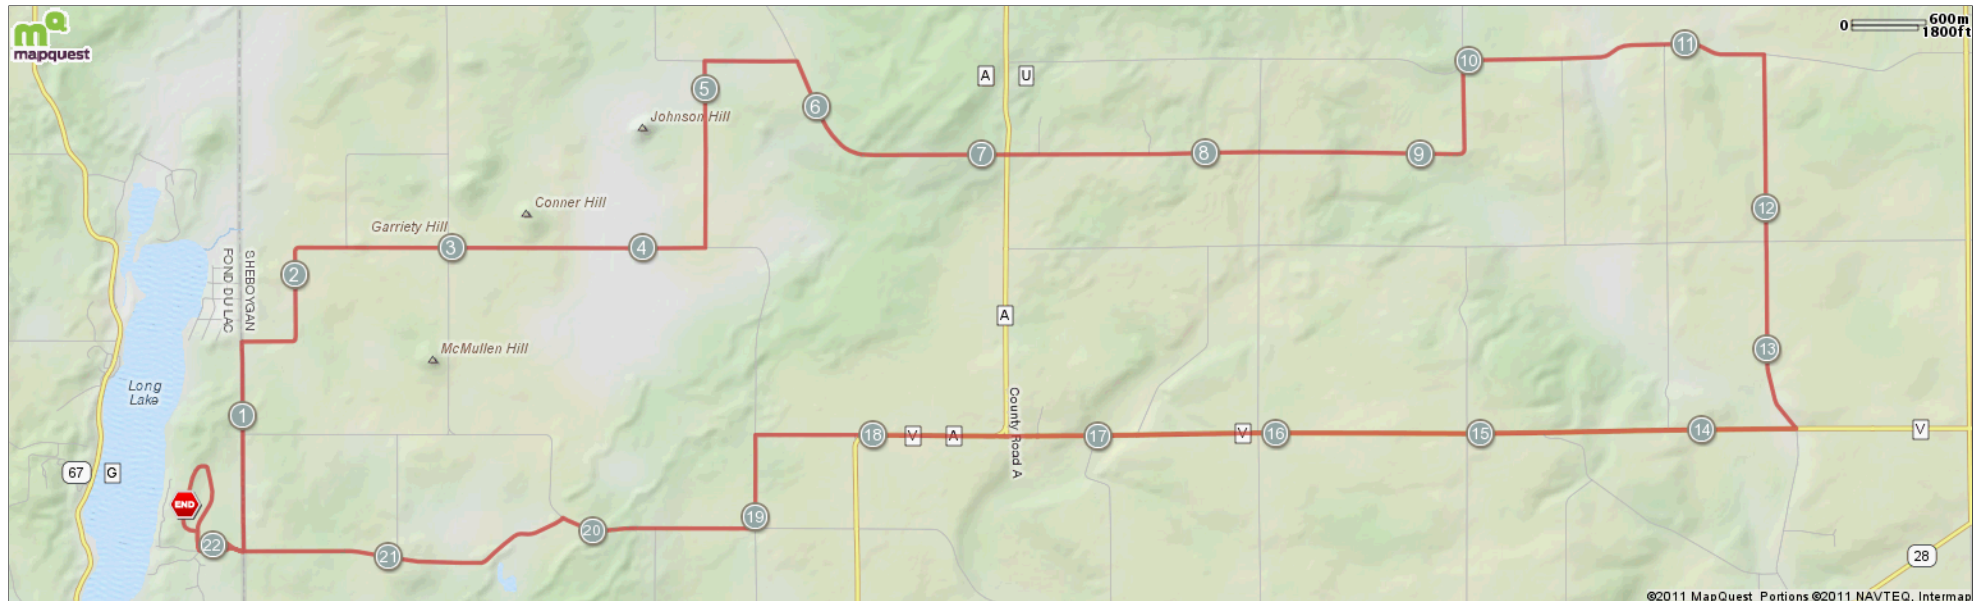

Kettleman Duathlon Bike 2011 Final

Starts In Campbellsport, Wisconsin

22.73 miles

Description

The course is 22.70 miles and starts and stops at the North Beach Parking Lot of Long Lake recreation area. The course is run Clockwise. Exit the park and go north on Division Rd. Turn Right on on Scenic Dr. Turn left on Shamrock Rd. Turn right on Woodside Rd. Turn right slightly onto Hwy U. Follow Hwy U Go straight - this turns into Kettleview Rd. Follow Kettleview Rd until it ends. Turn right on to Hwy U. Turn right on Dooley Rd. Turn right to Hwy V. Go straight on to Ash Rd. Turn left on to Scenic Dr. turn right on to Hwy V. Turn left onto Butler Lake Rd. Follow To the park entrance. Follow one way road to the Transition area