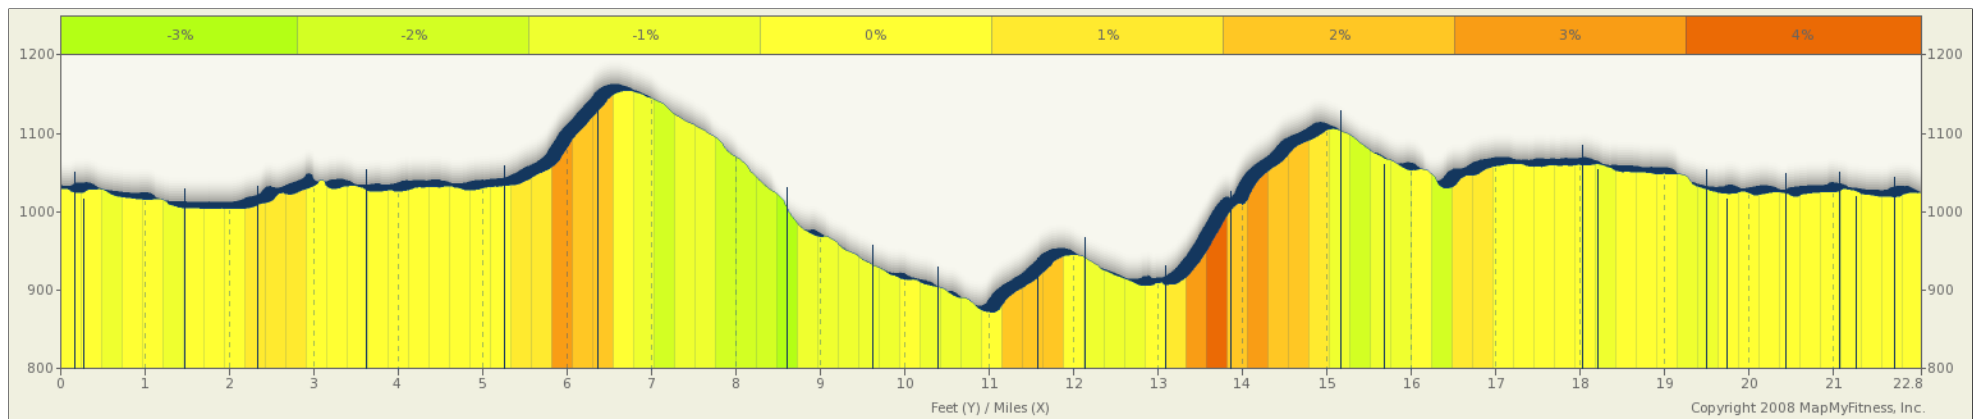

Kettleman Duathlon Bike 2011 Final

Starts In Campbellsport, Wisconsin

22.73 miles

Description

The course is 22.70 miles and starts and stops at the North Beach Parking Lot of Long Lake recreation area. The course is run Clockwise. Exit the park and go north on Division Rd. Turn Right on on Scenic Dr. Turn left on Shamrock Rd. Turn right on Woodside Rd. Turn right slightly onto Hwy U. Follow Hwy U Go straight - this turns into Kettleview Rd. Follow Kettleview Rd until it ends. Turn right on to Hwy U. Turn right on Dooley Rd. Turn right to Hwy V. Go straight on to Ash Rd. Turn left on to Scenic Dr. turn right on to Hwy V. Turn left onto Butler Lake Rd. Follow To the park entrance. Follow one way road to the Transition area